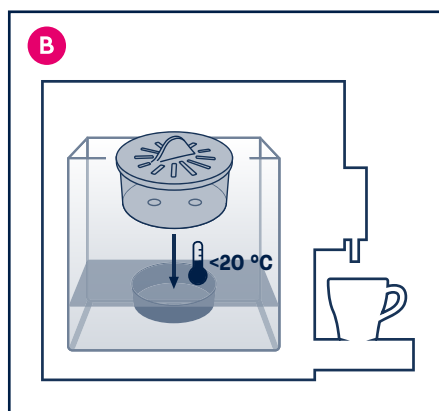

First installation