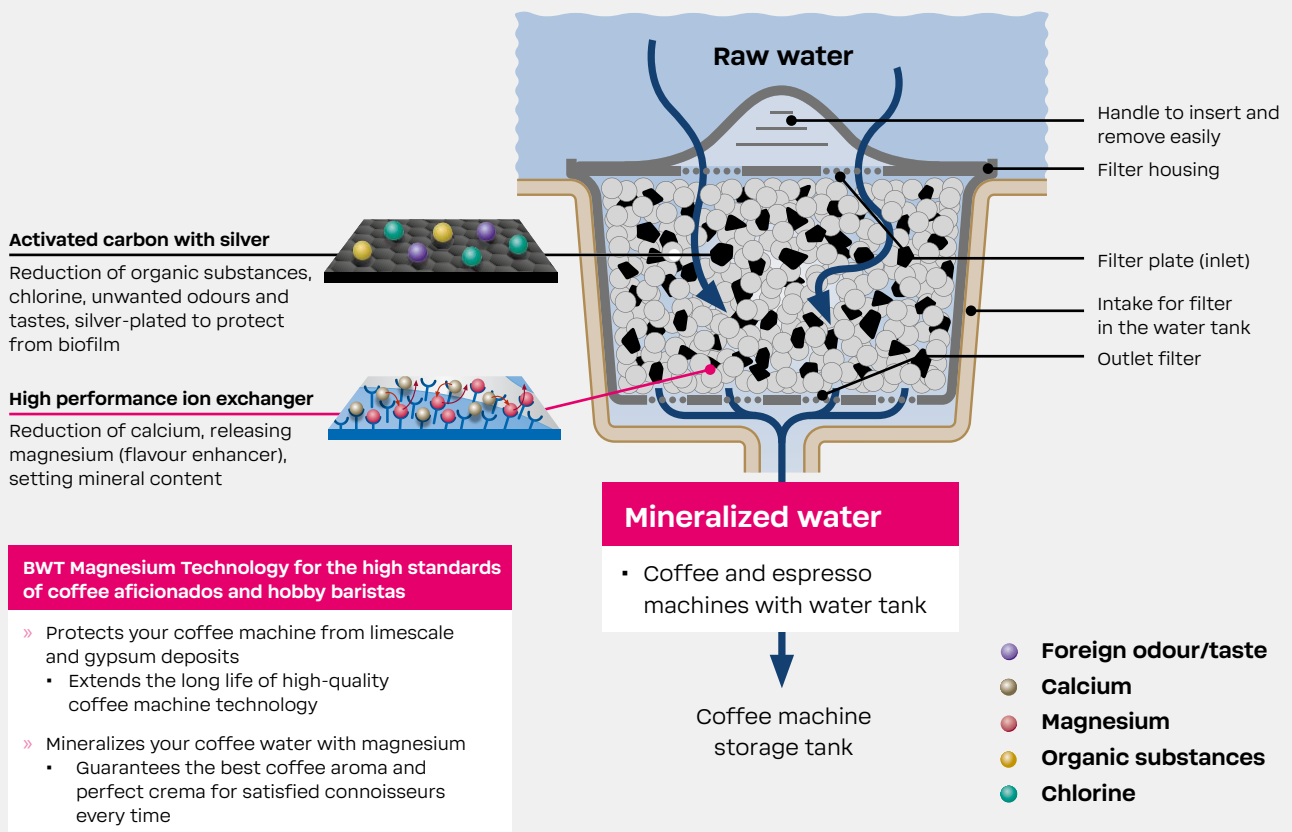

BWT bestaroma

The compacts

Filter cartridge for the water tank of coffee and espresso machines

BWT bestaroma PREMIUM is a water filter used directly in special water tanks with the tank-in-tank principle of coffee machines. Meaning the BWT bestaroma PREMIUM fits in the standardized intakes provided by many manufacturers. No pressure is used for filtration. Once poured in the raw water flows through the filter so there is always perfectly mineralized coffee water available in the coffee machine storage tank. BWT bestaroma PREMIUM stands out due to its high efficiency and easy handling. The filter has BWT Magnesium Technology, which takes calcium out of the water and enriches it with magnesium in exchange using a special BWT ion exchanger.

The benefits: perfect protection for machines from limescale and mineralizing the water with magnesium as a flavour enhancer, ensuring the full aroma of the coffee can develop and a perfect crema on espressos that you make yourself. In addition, activated carbon safely reduces all unwanted tastes and odours. BWT bestaroma PREMIUM can be distributed worldwide with all types of water in drinking water quality. All the materials of this filter are food safe.

BWT bestaroma PREMIUM water filter

BWT bestaroma

TECHNICAL DATA

BWT bestaroma PREMIUM	
Ø Upper filter insert in mm	89.6
Ø Lower filter insert in mm	82.8
Height of filter insert without handle in mm	40.0
Height of filter insert with handle in mm	56.5
Weight in g	135
Order no. filter	125663632

CAPACITIES

Filter capacity at 14° german total hardness	145 litres				
	Cup volumes/Number of cups and total hardness				
		35 ml	70 ml	150 ml	
<8	soft	6,950	3,452	1,611	
8 – 14	medium	4,143	2,071	967	
>14	hard	2,959	1,480	690	