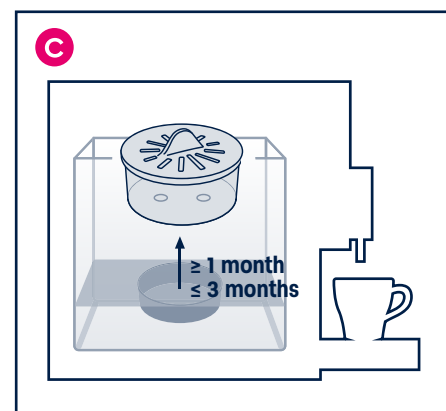

Changing filters

MANUFACTURER: SALES:

BWT Holding GmbH:
Walter-Simmer-Str. 4
5310 Mondsee, Austria
bwt-wam.com

**BWT water+more
Deutschland GmbH:**
info@water-and-more.de
Tel.: +49 611 58019-0