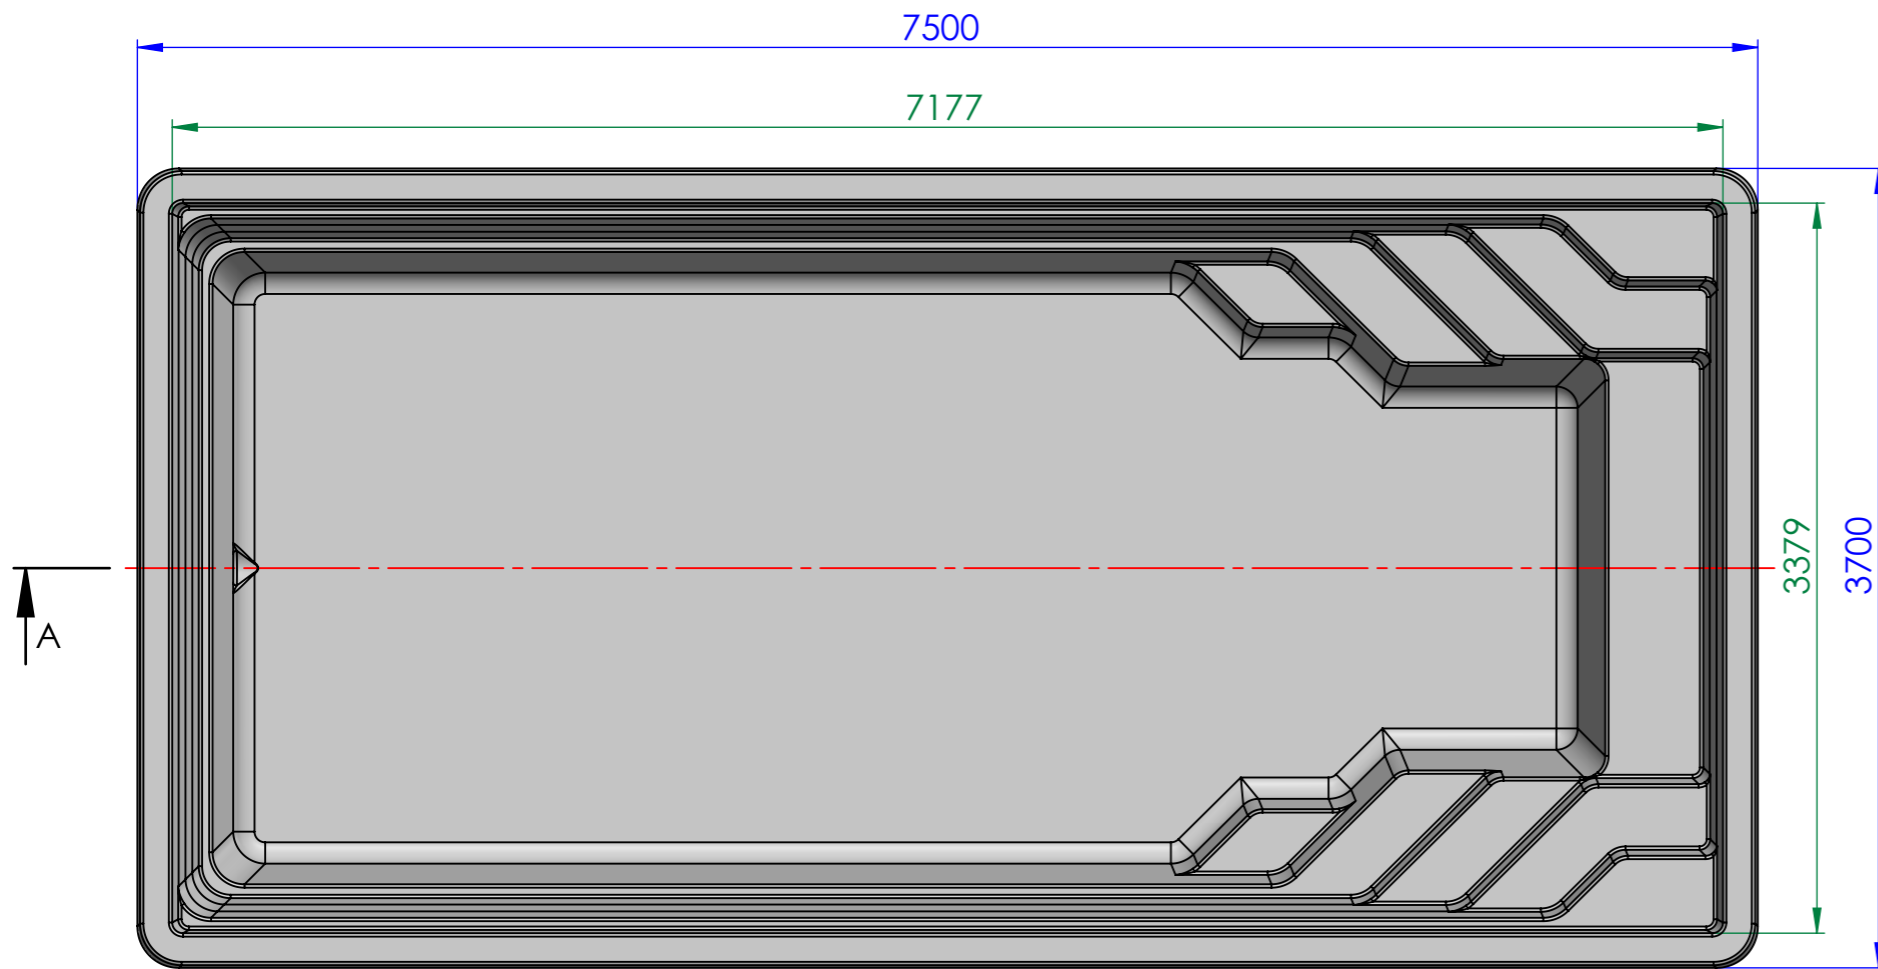

SECTION A-A
SCALE 1 : 35

SECTION B-B
SCALE 1 : 35

Pool model:

Monaco 750

Paper size: A3
Unless Otherwise Stated:
Linear Tol.: ±0.2, Angular
Tol.: 0°15'
Surface Finish: 0.8µm
All Dimensions: mm

Scale: 1 : 35
Comments: