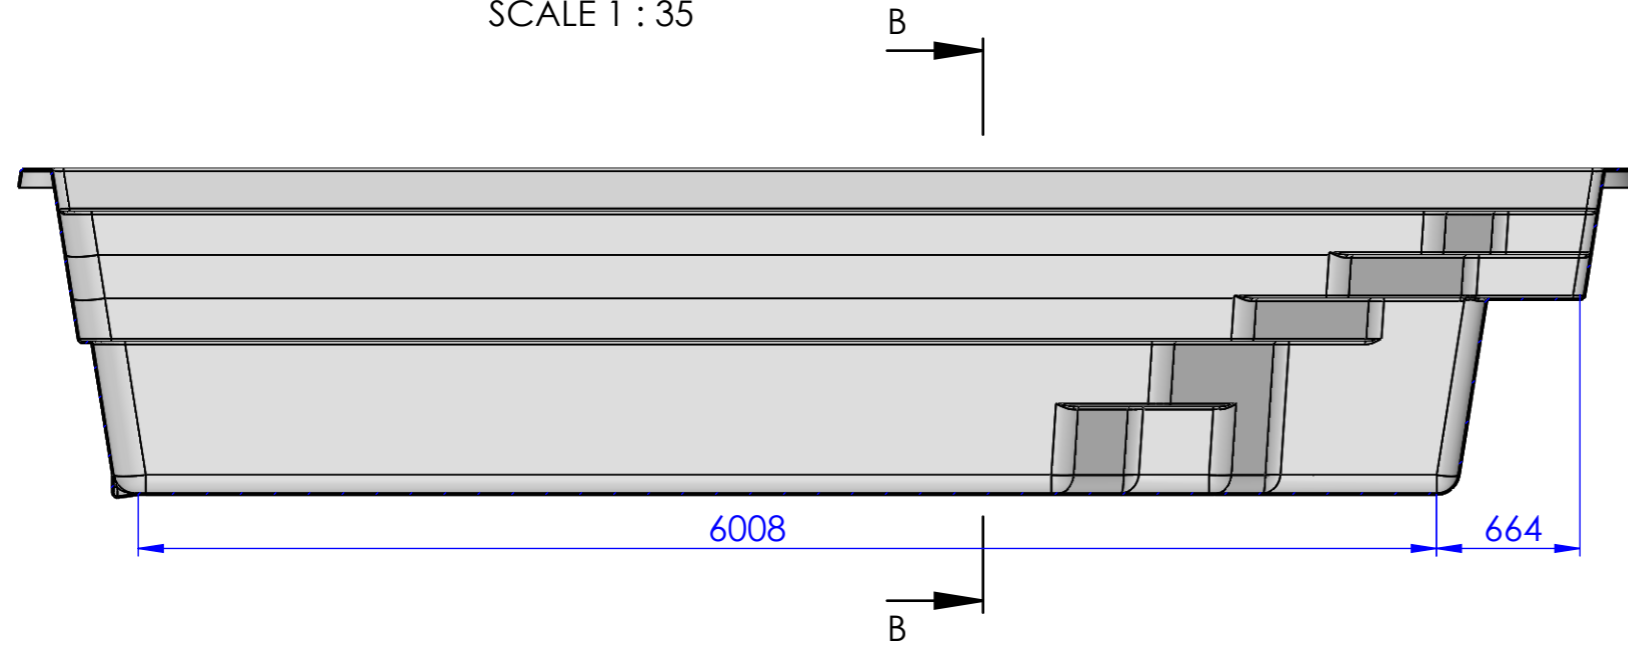

SECTION A-A
SCALE 1 : 35

SECTION B-B
SCALE 1 : 35

Pool model:

Monaco 750

Paper size: A3
Unless Otherwise Stated:
Linear Tol.: ±0.2, Angular
Tol.: 0°15'
Surface Finish: 0.8µm
All Dimensions: mm

Scale: 1 : 35
Comments: