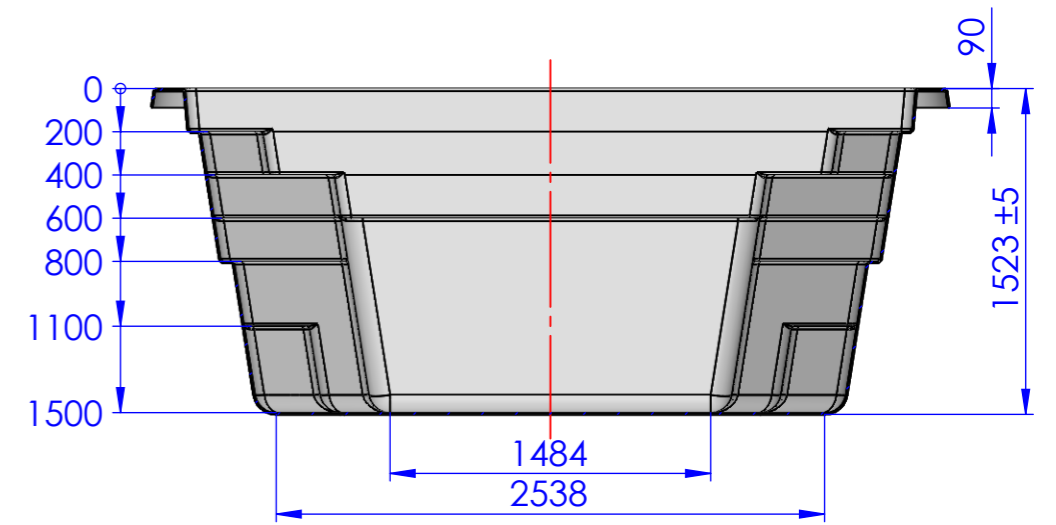

SECTION A-A
SCALE 1 : 35

SECTION B-B
SCALE 1 : 35

Pool model:

Monaco 750

Paper size: A3
Unless Otherwise Stated:
Linear Tol.: ±0.2, Angular
Tol.: 0°15'
Surface Finish: 0.8µm
All Dimensions: mm

Scale: 1 : 35
Comments: