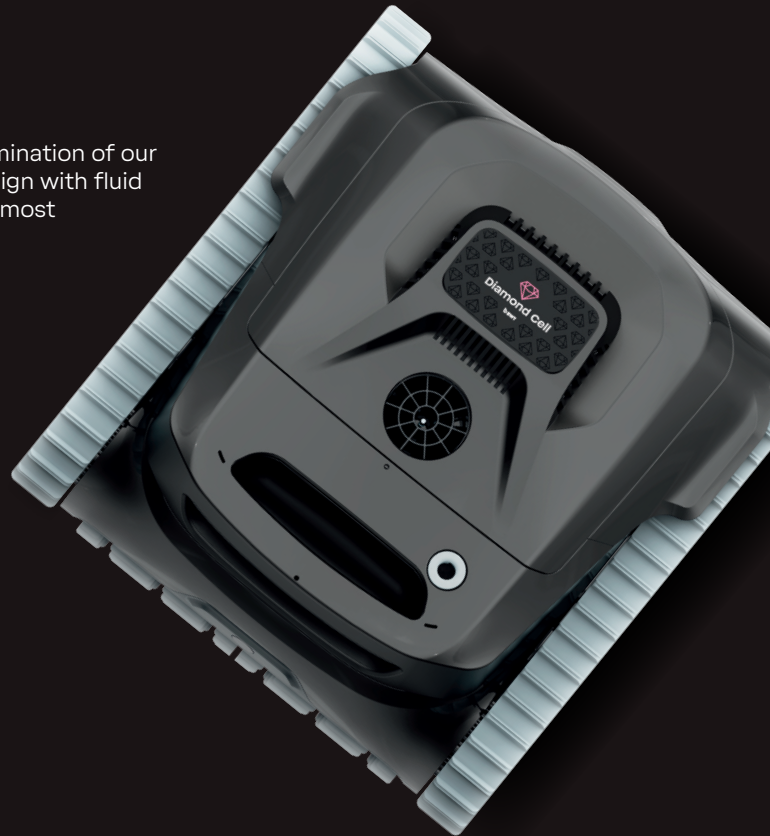

Technological **Excellence** & Refined Design

The BWT Diamond Cell robot represents the culmination of our quest for excellence in pool water treatment. Its sleek design with fluid lines conceals cutting-edge technology developed by our most talented engineers.

Each component has been selected with absolute standards:

- High-resistance polymer chassis
- Premium PVC brushes
- High-torque brushless motors
- Long life Diamond Cell with its genuine diamond coating

The exclusive deep-black finish with modern design elements accentuates the timeless elegance of this exceptional model, designed for the most prestigious environments.